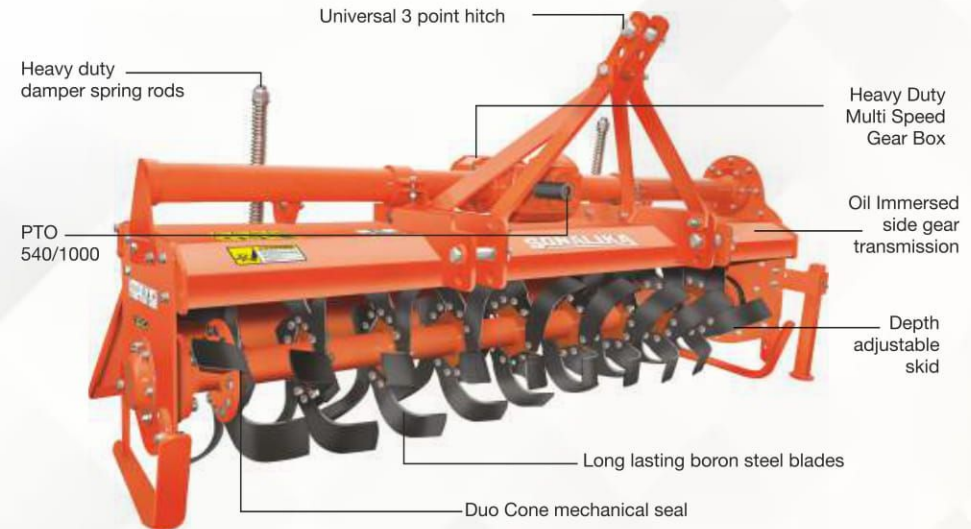

PADDYVATOR

ROTARY TILLER

Salient Feature

- Special designed C-Type blade for puddling operation.
- Due cone waterproof seal.
- Multi speed gearbox for better pulverization effect.
- Floating type depth skid.
- Ultra light weight.
- Long lasting powder coating paint.

Only puddling special rotavator with dual rpm for better puddling.

ULTRA LIGHT WEIGHT
for **WET LAND**
application

Available for
Subsidy by
Agri. Deptt.

PADDYVATOR

ROTARY TILLER

TECHNICAL SPECIFICATION

| SIZE | 5.5 FEET | 6 FEET | 7 FEET | 8 FEET |
|-----------------------------|------------|------------|------------|------------|
| Tillage width (in/cm) | 62/157 | 69/176 | 77/196 | 88/224 |
| Total Width (in/cm) | 70/178 | 78/198 | 86/218 | 97/246 |
| Total Length (in/cm) | 35/90 | 35/90 | 35/90 | 35/90 |
| Height (in/cm) | 43/110 | 43/110 | 43/110 | 43/110 |
| Number of Blades | 48 | 54 | 60 | 66 |
| Type of blades | C | C | C | C |
| PTO Speed (RPM) | 540 | 540 | 540 | 540 |
| Weight (KG) Approx | 345 | 362 | 390 | 420 |
| Suitable Tractor HP | 40+ | 45+ | 50+ | 55+ |
| 3-Point Hitch Type | Cat-II | Cat-II | Cat-II | Cat-II |
| Transmission type | GEAR | GEAR | GEAR | GEAR |
| Rotor tube diameter (in/cm) | 3/7.6 | 3/7.6 | 3/7.6 | 3/7.6 |
| Rotor Swing dia (in/cm) | 17.7/45 | 17.7/45 | 17.7/45 | 17.7/45 |
| Driveline safety Device | SHEAR BOLT | SHEAR BOLT | SHEAR BOLT | SHEAR BOLT |

WALK AROUND PADDYVATOR

DUO CONE MECHANICAL OIL SEALS IDEAL

HEAVY DUTY BEARINGS 6311 AND 6309

HELICAL ARRANGEMENTS OF BLADES

ROBUST STRUCTURE FOR HEAVY VIBRATION FREE FILED OPERATION

OIL IMMERSED SIDE BEARING